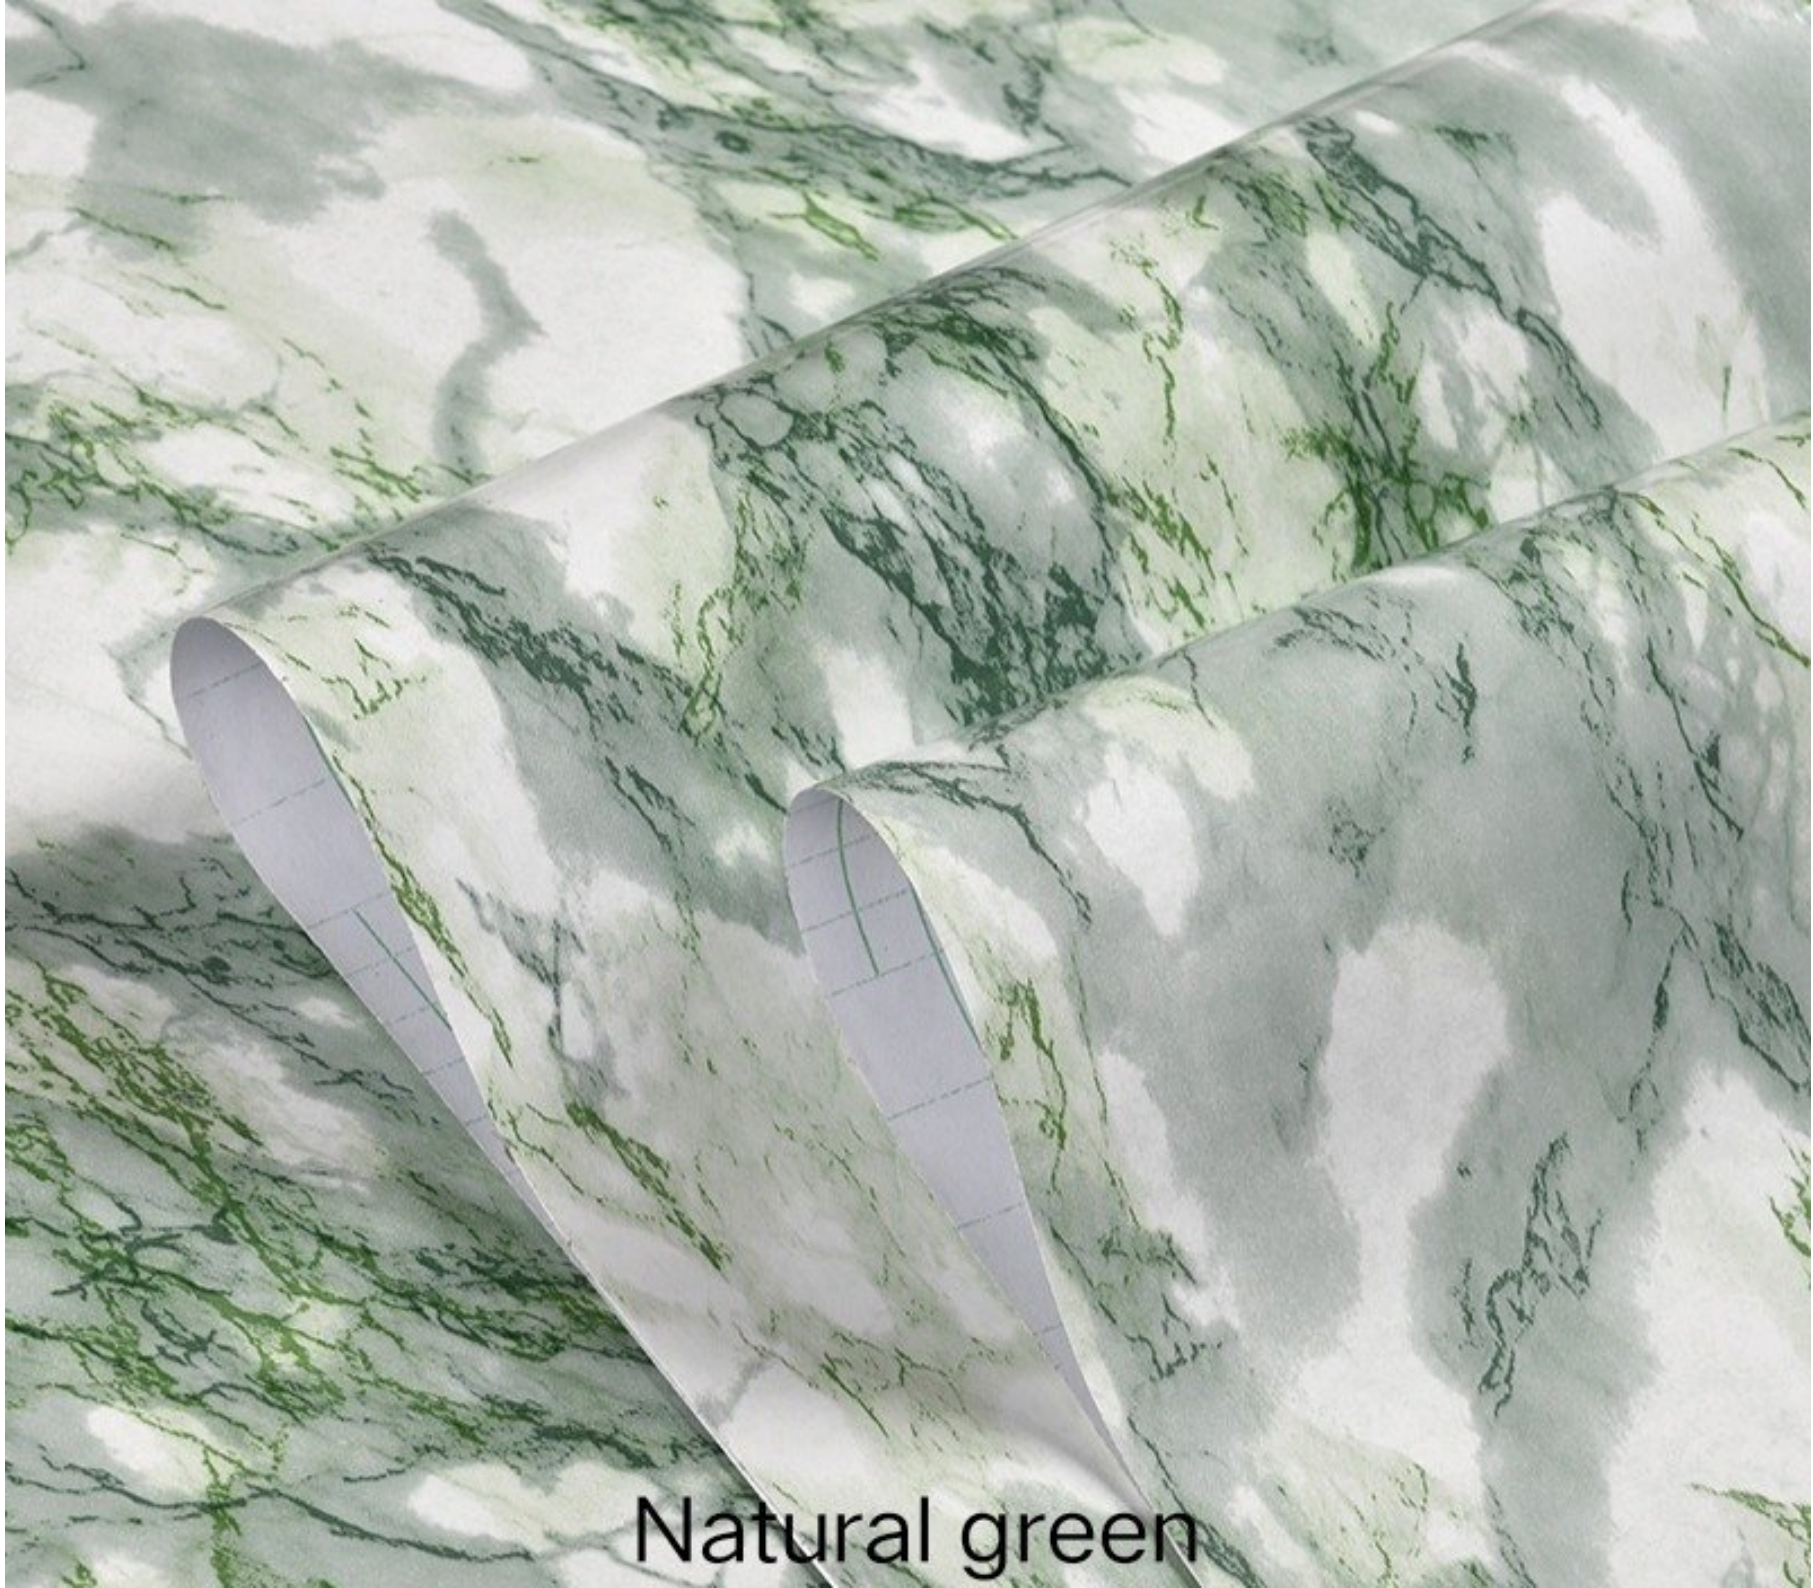

White golden Flower

Black Gloden Flower

Red brick

Mono leaf

Natural granite

White marble

Earth granite

Green marble

Natural green

Black Marble

Red marble mat 1

Red marble mat 2

Walnut grain

A roll of dark red wood-grain laminate is shown, partially unrolled. The laminate has a 'Walnut plain' pattern, characterized by a rich, dark red hue with subtle, wavy, darker red and brownish streaks that mimic the natural grain of walnut wood. The roll is positioned diagonally across the frame, with the unrolled portion extending from the bottom left towards the top right. The background is a solid, dark red color, matching the laminate's base color. The text 'Walnut plain' is printed in white in the bottom left corner.

Walnut plain

Teak wood

Sandle wood

Maple Tree

Natural Sandle

Rose wood

Black wood

Teak mat