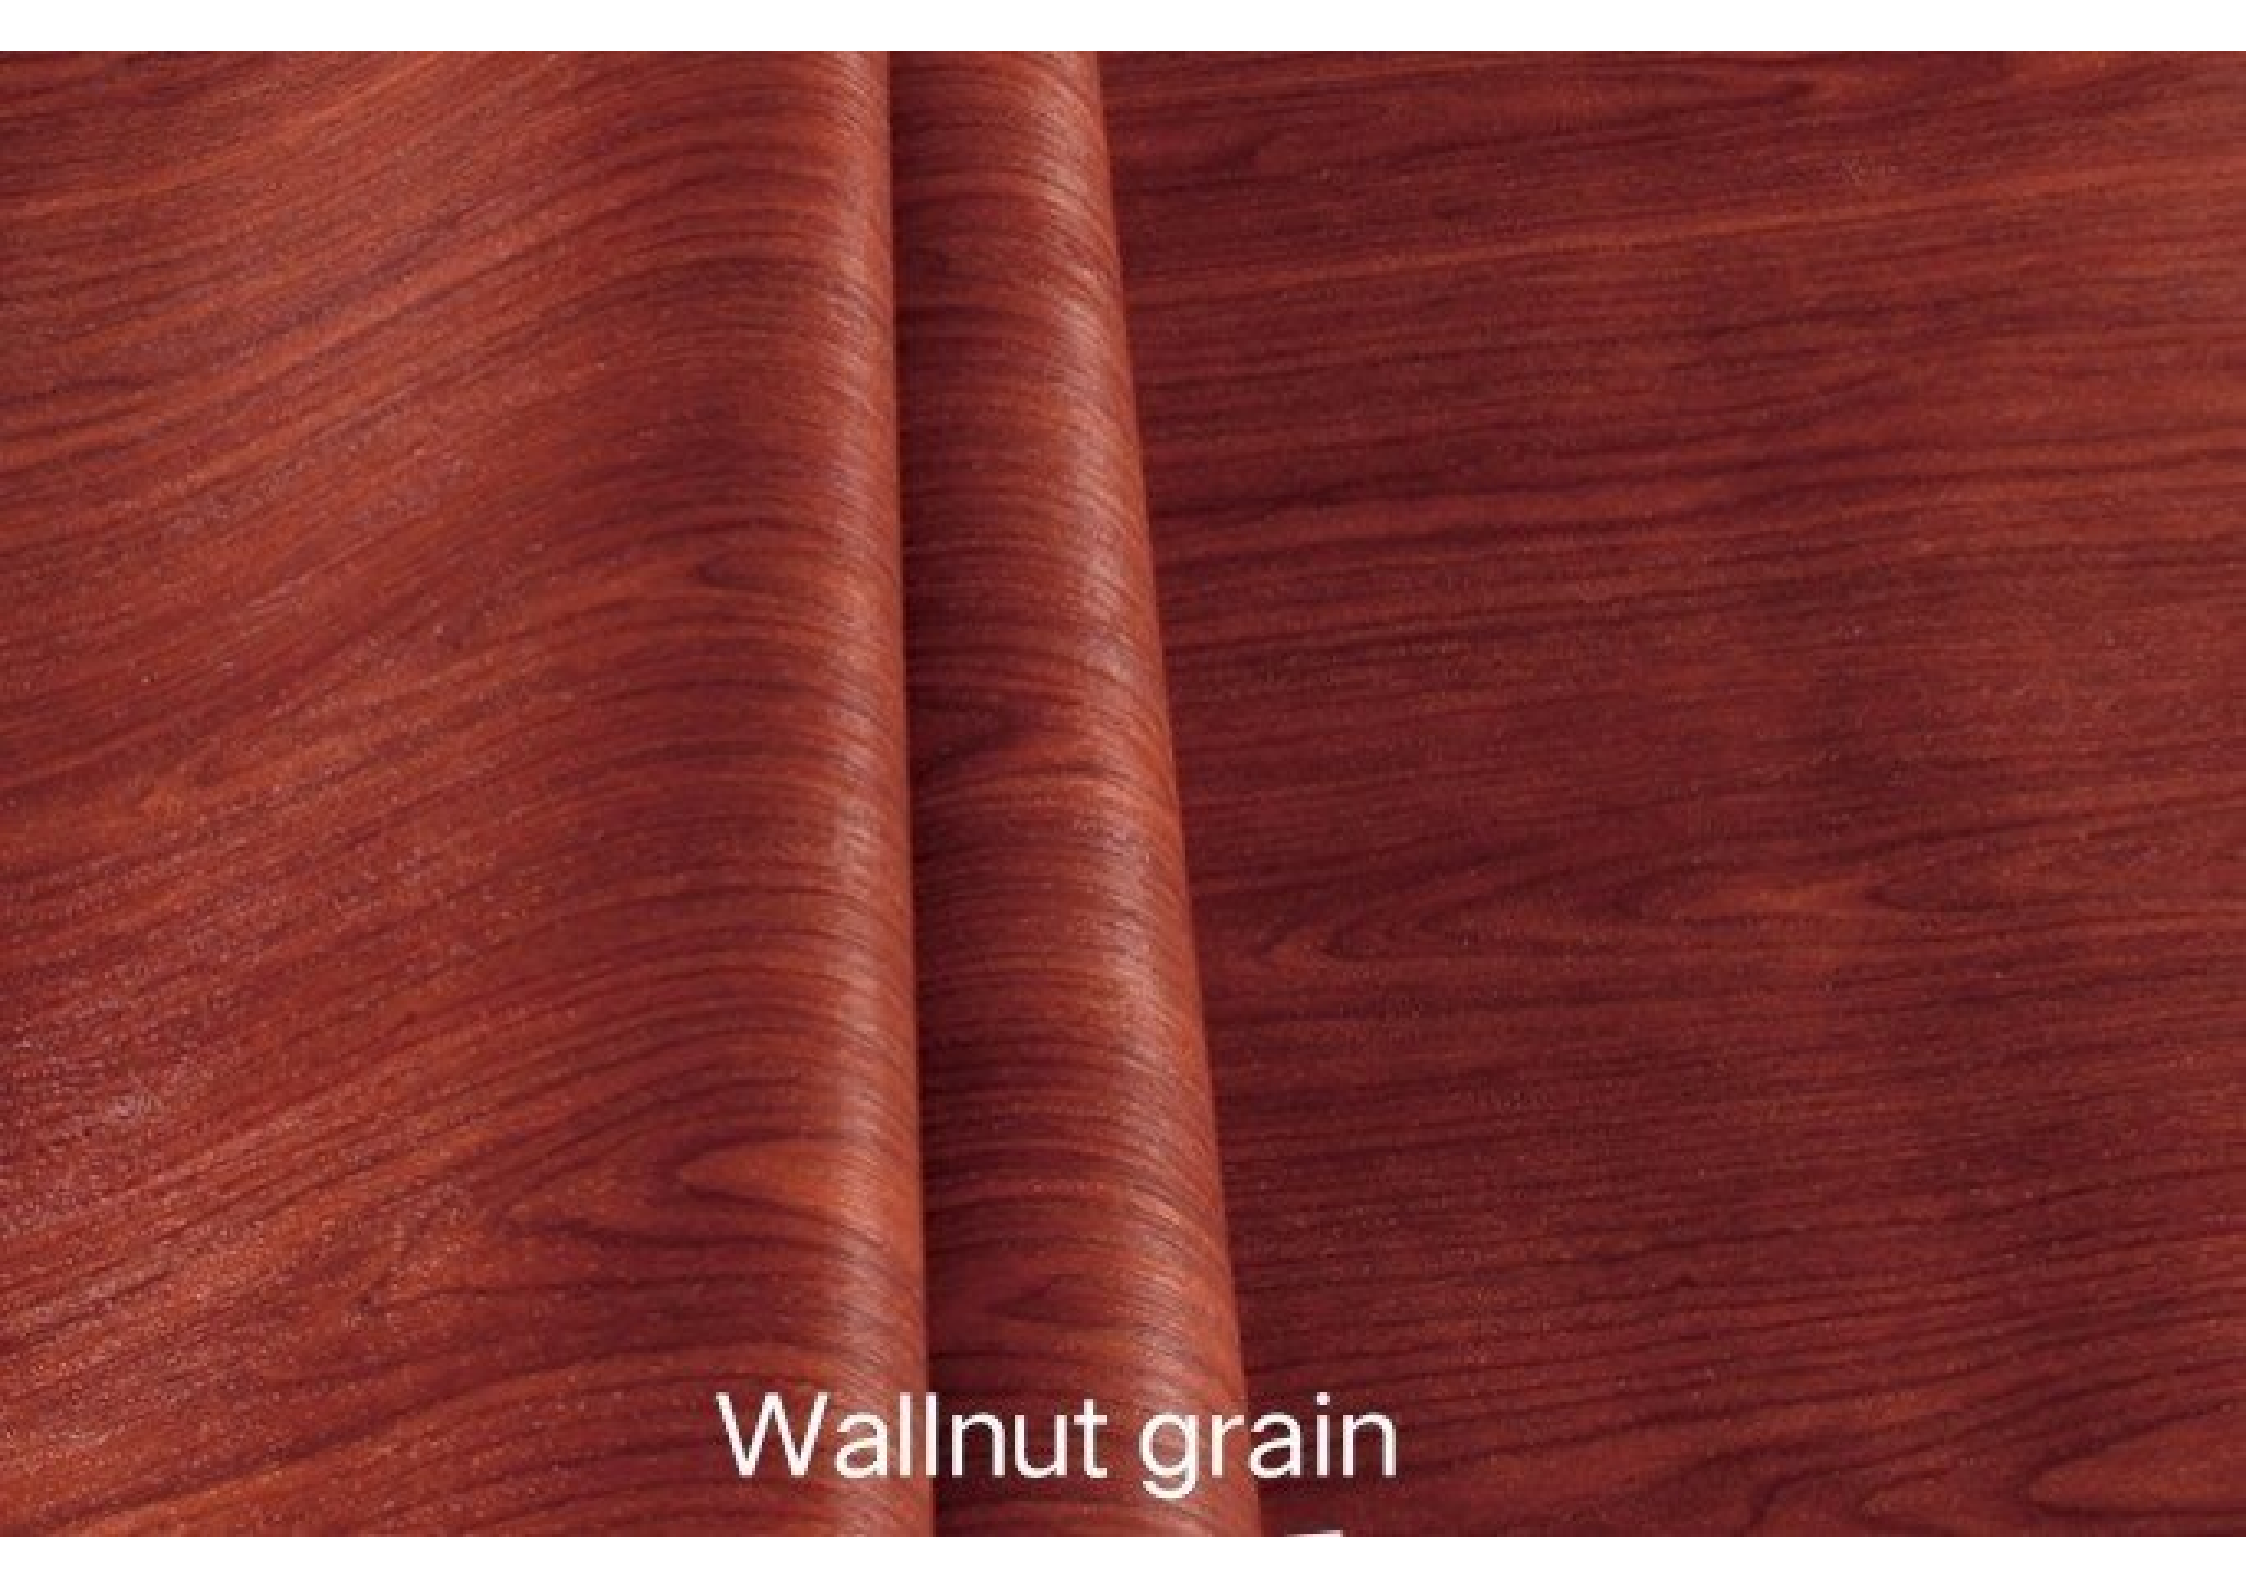

Natural green

Black Marble

Red marble mat 1

Red marble mat 2

Walnut grain

A roll of dark red wood-grain laminate is shown, partially unrolled. The laminate has a 'Walnut plain' pattern, characterized by a rich, dark red hue with subtle, wavy, darker red and brownish streaks that mimic the natural grain of walnut wood. The roll is positioned diagonally across the frame, with the unrolled portion extending from the bottom left towards the top right. The background is a solid, dark red color, matching the laminate's base color. The text 'Walnut plain' is printed in white in the bottom left corner.

Walnut plain

Teak wood

Sandle wood

Maple Tree

Natural Sandle

Rose wood

Black wood

Teak mat