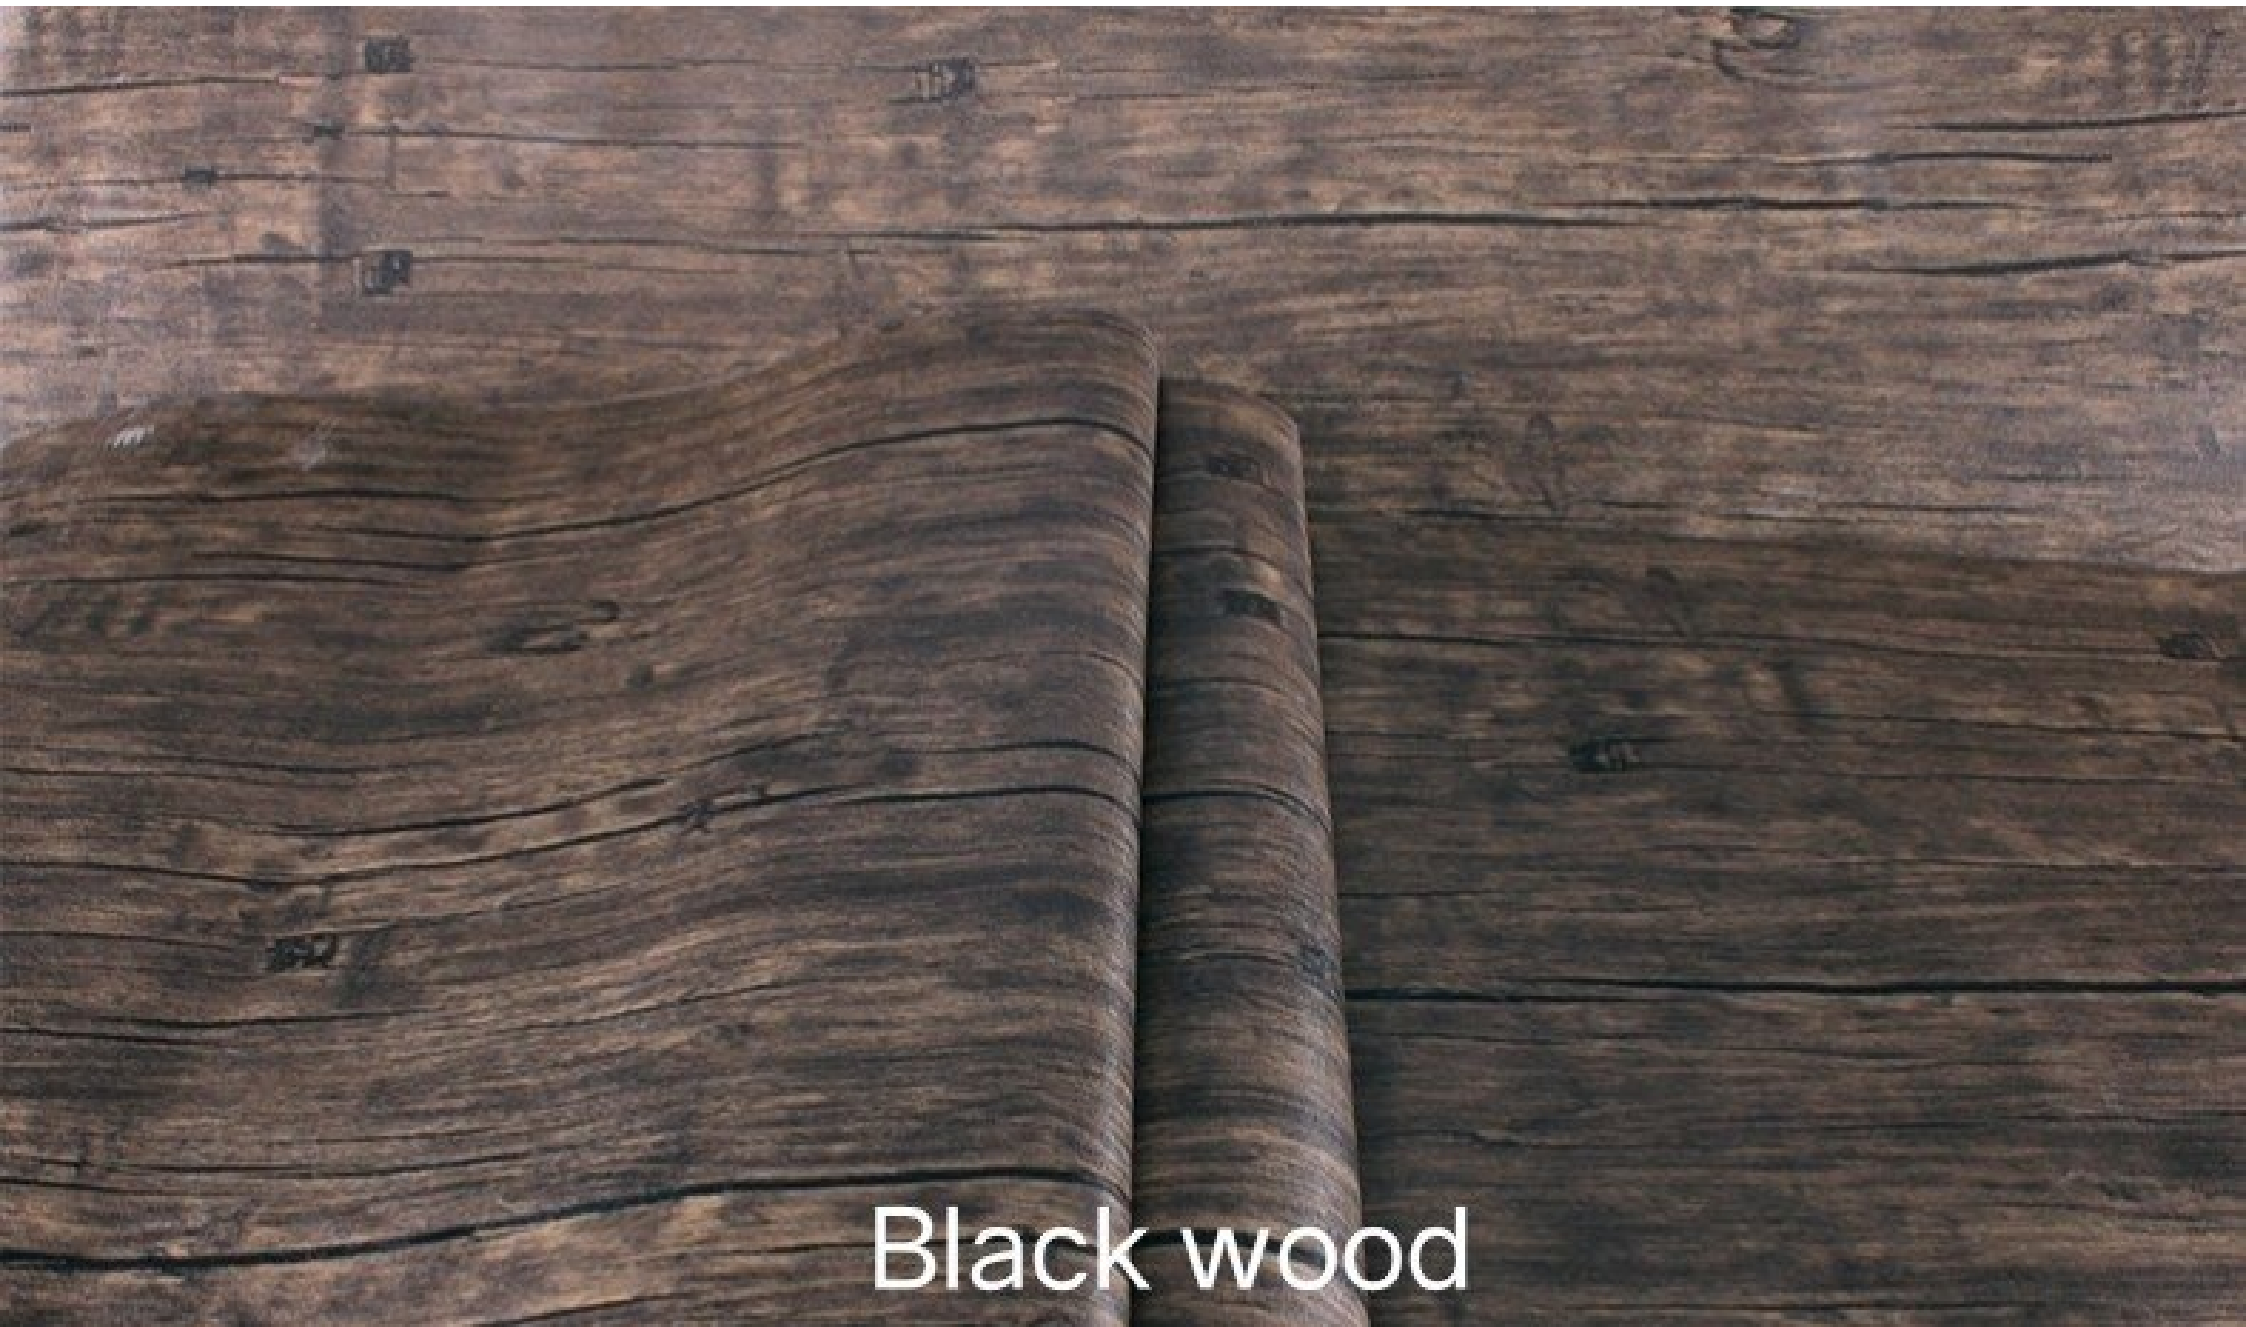

Natural green

Black Marble

Red marble mat 1

Red marble mat 2

Walnut grain

A roll of dark red wood-grain laminate is shown, partially unrolled. The laminate has a 'Walnut plain' pattern, characterized by a rich, dark red hue with subtle, wavy, darker red and brownish streaks that mimic the natural grain of walnut wood. The roll is positioned diagonally across the frame, with the unrolled portion extending from the bottom left towards the top right. The background is a solid, dark red color, matching the laminate's base color. The text 'Walnut plain' is printed in white in the bottom left corner.

Walnut plain

Teak wood

Sandle wood

Maple Tree

Natural Sandle

Rose wood

Black wood

Teak mat