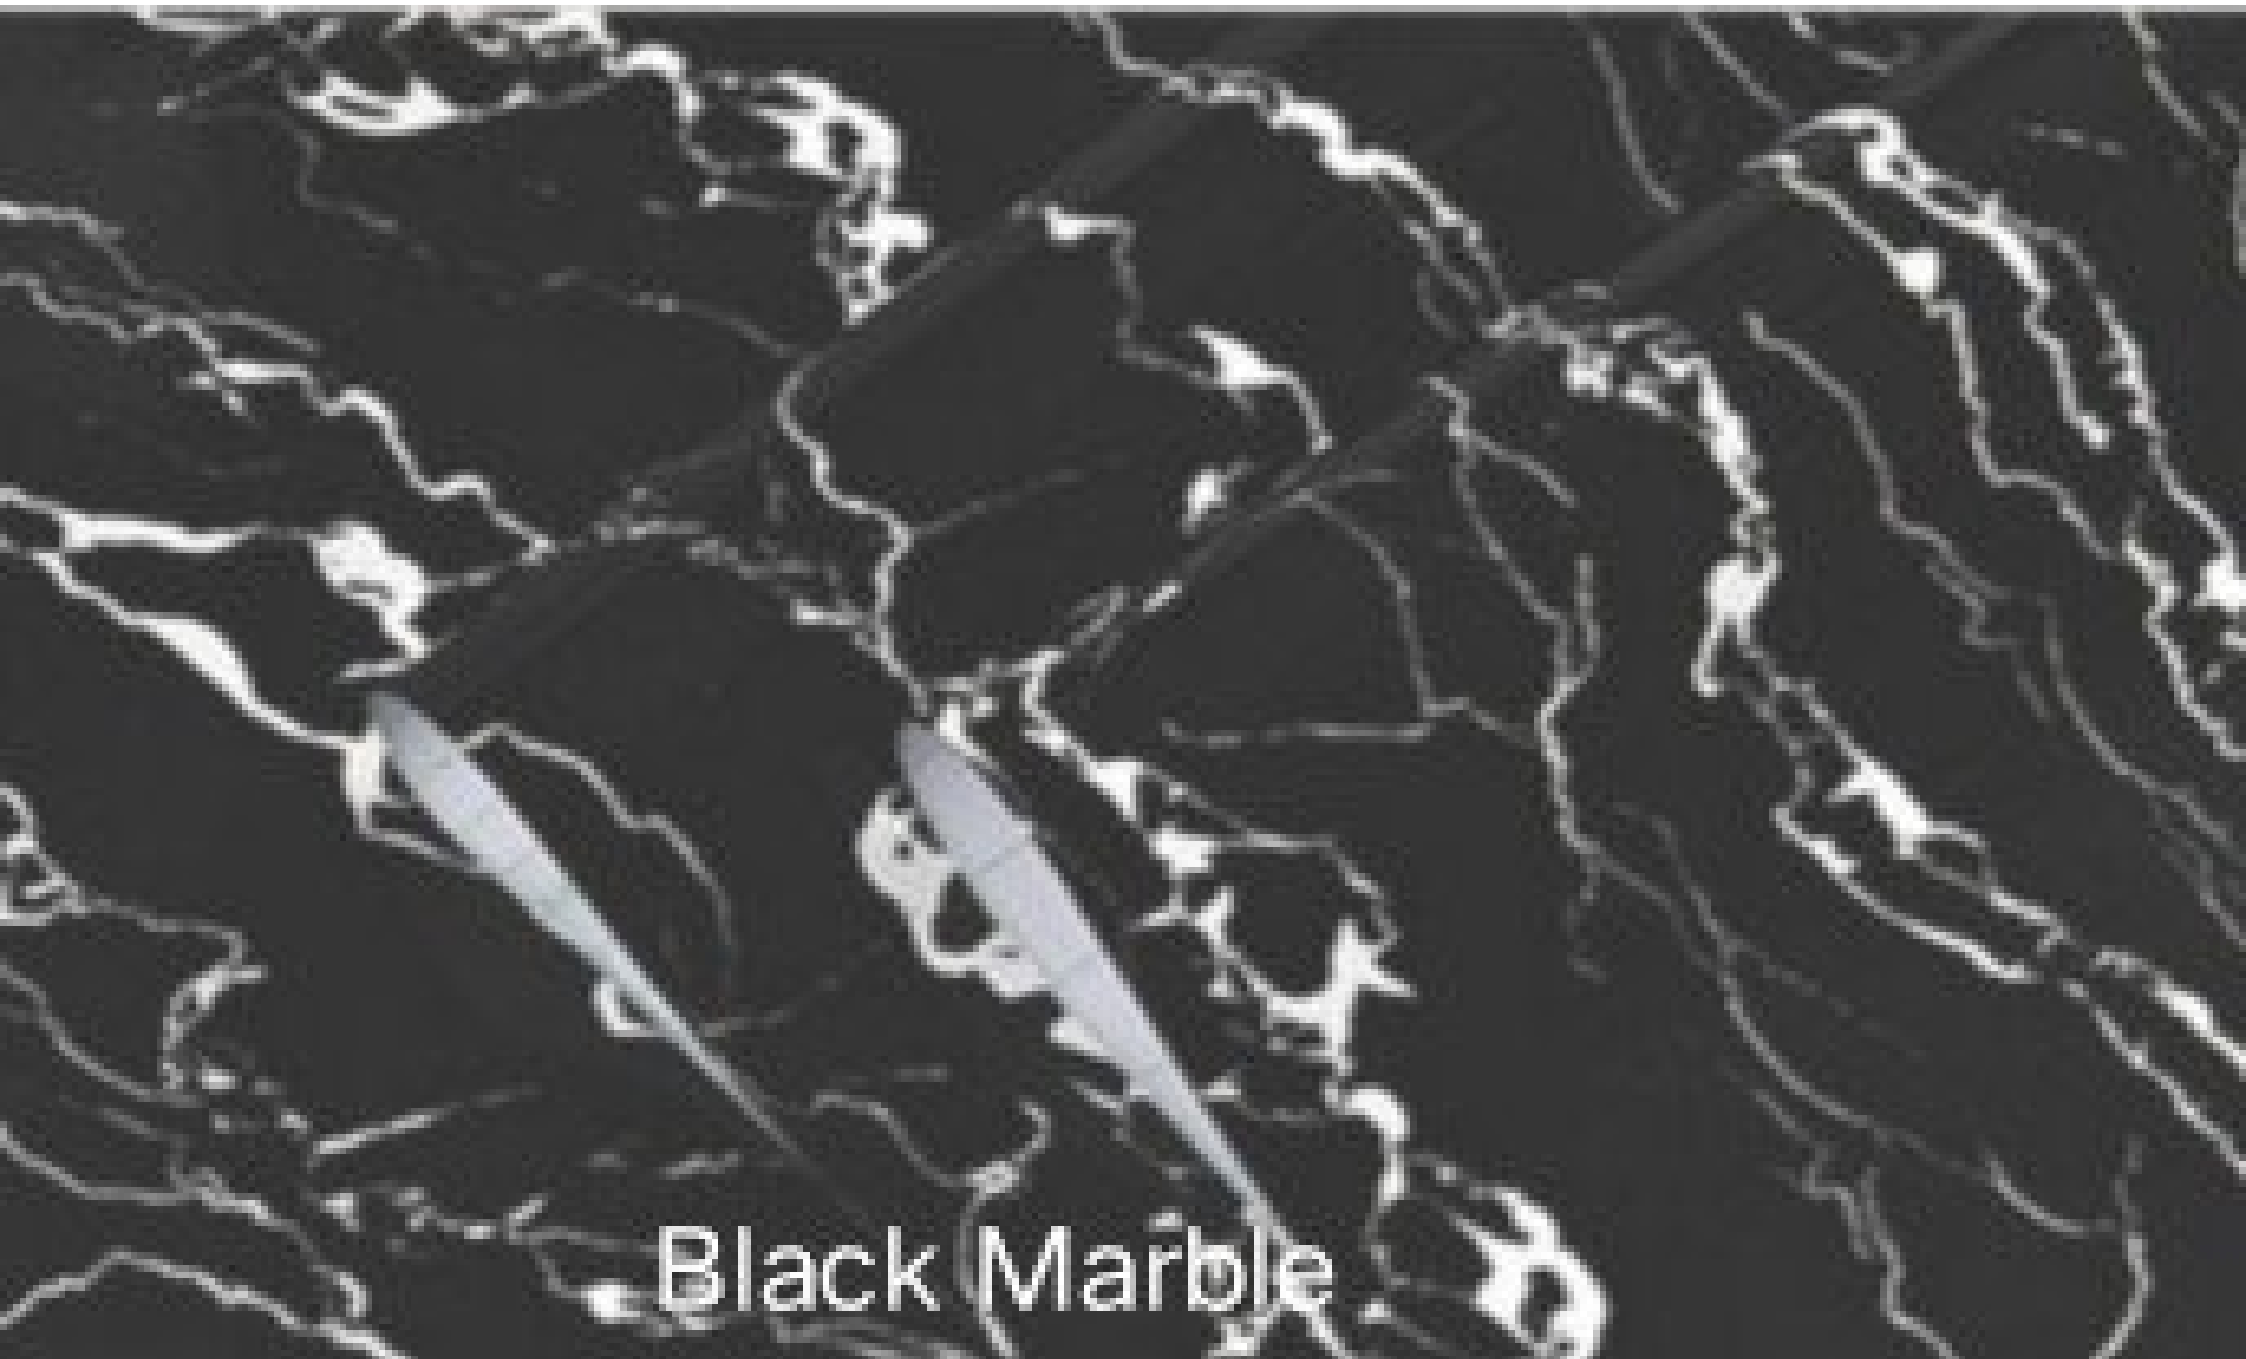

White golden Flower

Black Gloden Flower

Red brick

Mono leaf

Natural granite

White marble

Earth granite

Green marble

Natural green

Black Marble

Red marble mat 1

Red marble mat 2

Walnut grain

A roll of dark red wood-grain laminate is shown, partially unrolled. The laminate has a 'Walnut plain' pattern, characterized by a rich, dark red hue with subtle, wavy, darker red and brownish streaks that mimic the natural grain of walnut wood. The roll is positioned diagonally across the frame, with the unrolled portion extending from the bottom left towards the top right. The background is a solid, dark red color, matching the laminate's base color. The text 'Walnut plain' is printed in white in the bottom left corner.